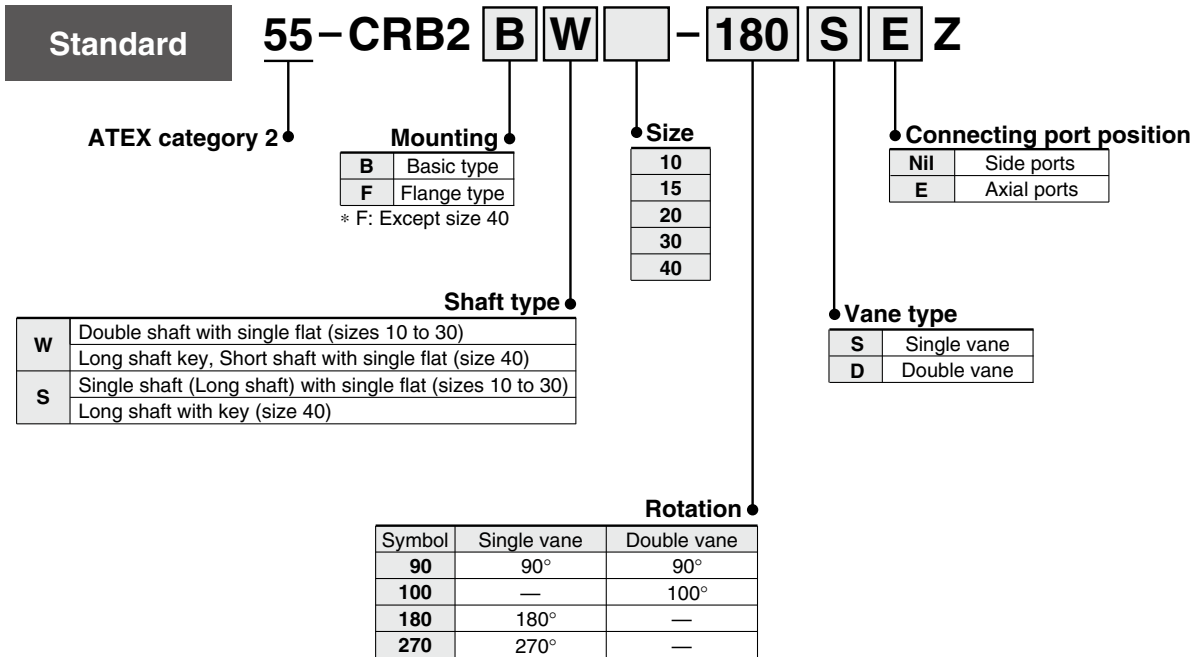

ATEX Compliant

Rotary Actuator: Vane Type

Series 55-CRB2

Sizes: 10, 15, 20, 30, 40

II 2G Ex h IIC T4..T3 Gb

How to Order

All other specifications are the same as the standard products Series CRB2.
[Click here](#) for details.